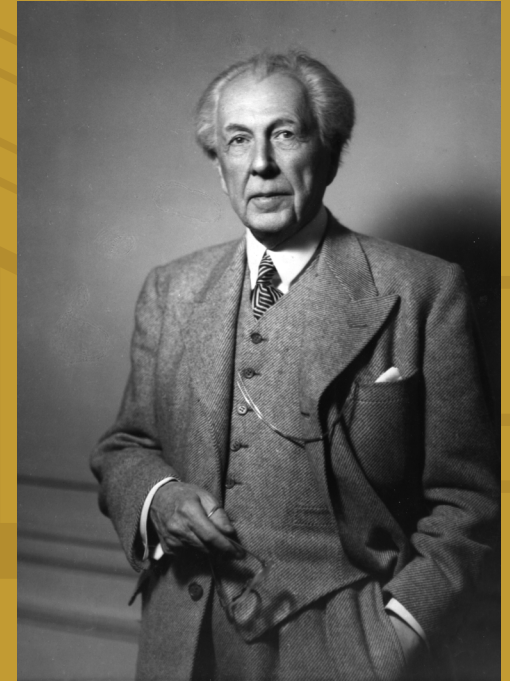

2021 – 2022 FRANK LLOYD WRIGHT NATIONAL RECIPROCAL SITES MEMBERSHIP PROGRAM

Photo Credit: Carlyle Studios, 28 W. 57th Street, New York.
Collection of Frank Lloyd Wright Trust, Chicago.

THE FRANK LLOYD WRIGHT NATIONAL RECIPROCAL SITES PROGRAM IS AN ALLIANCE OF FRANK LLOYD WRIGHT ORGANIZATIONS THAT OFFER RECIPROCAL BENEFITS TO PARTICIPATING MEMBERS.